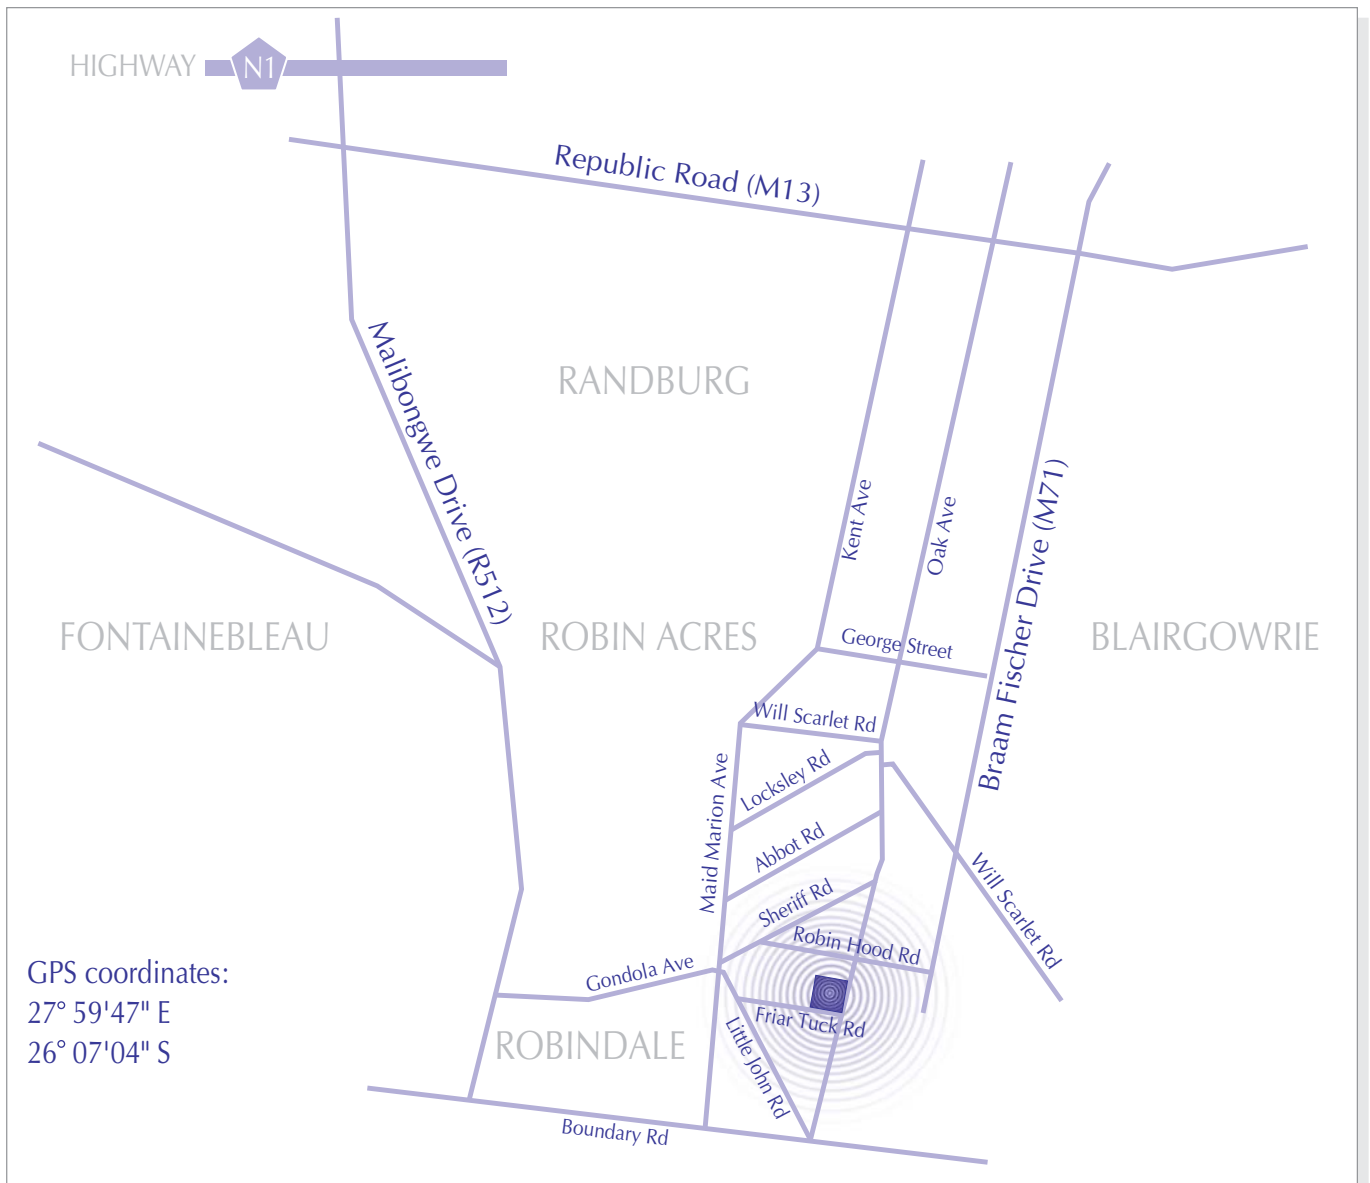

MANDALA CONSULTING

INTEGRATION FOR SUSTAINABILITY

MANDALA CONSULTING GROUP (PTY) LTD

17 Friar Tuck Road
Robindale, Randburg
Tel. No. 011 782 3754/651
Fax No. 011 888 7657

FROM JOHANNESBURG:

Take N1 South to Roodepoort/Bloemfontein
Take Malibongwe Drive offramp
Left into Malibongwe Drive
Left into Republic Road
Right into Oak Avenue
Right into Friar Tuck Road

FROM PRETORIA:

Take N1 to Roodepoort/Bloemfontein
Take Malibongwe Drive offramp
Left into Malibongwe Drive
Left into Republic Road
Right into Oak Avenue
Right into Friar Tuck Road