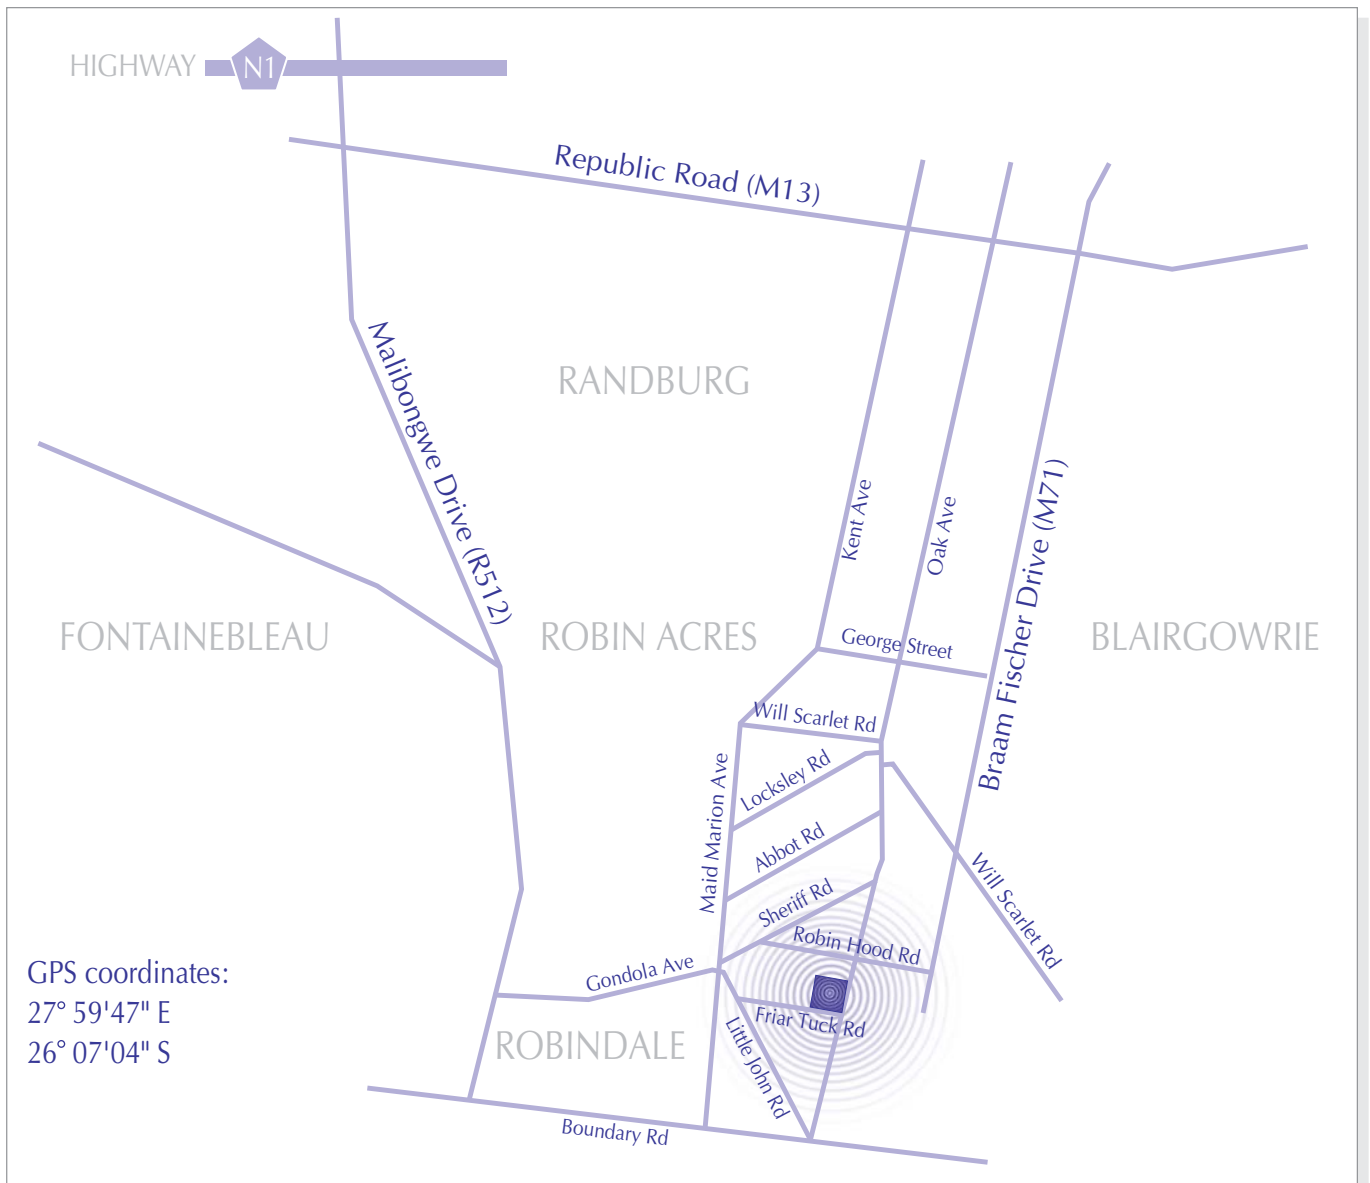

### FROM JOHANNESBURG:

- Take N1 South to Roodepoort/Bloemfontein
- Take Malibongwe Drive offramp
- Left into Malibongwe Drive
- Left into Republic Road
- Right into Oak Avenue
- Right into Friar Tuck Road

### FROM PRETORIA:

- Take N1 to Roodepoort/Bloemfontein
- Take Malibongwe Drive offramp
- Left into Malibongwe Drive
- Left into Republic Road
- Right into Oak Avenue
- Right into Friar Tuck Road